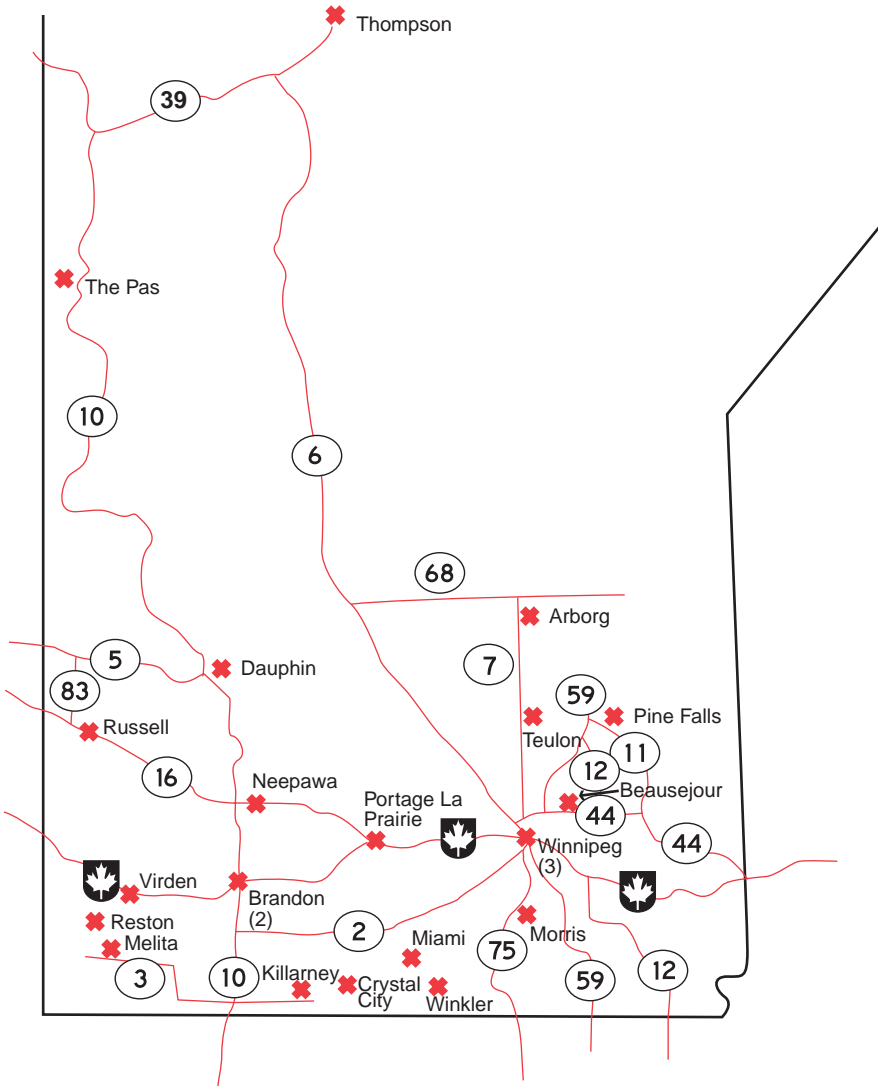

Brent Shuya

Attended Hours:

M	T	W	T	F	S	S
24 Hours – 7 days a week						

24 Hours

YK36622

PETRO-PASS™

The most current Petro-Pass™ location information at your fingertips!

Download our FREE app today!