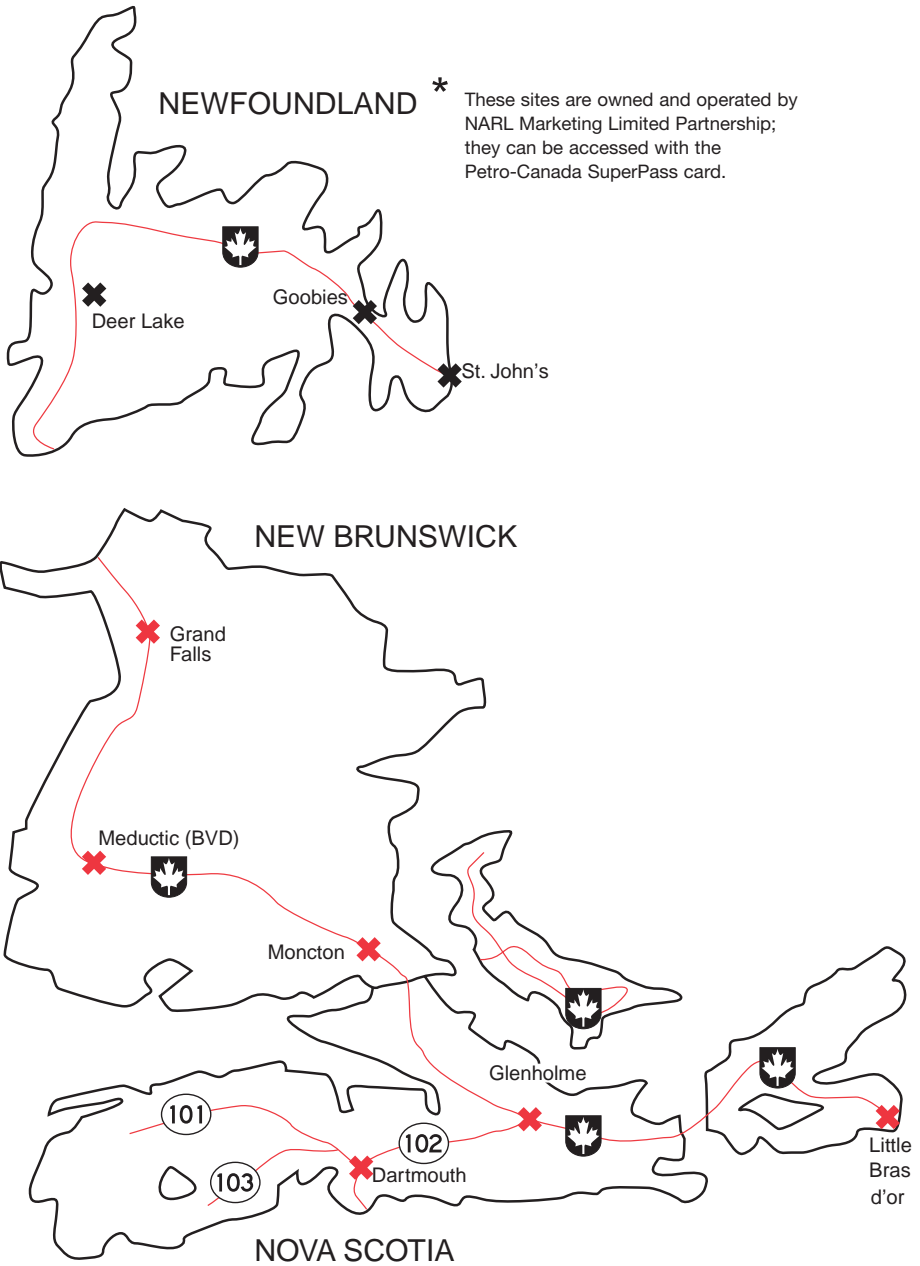

ATLANTIC PROVINCES