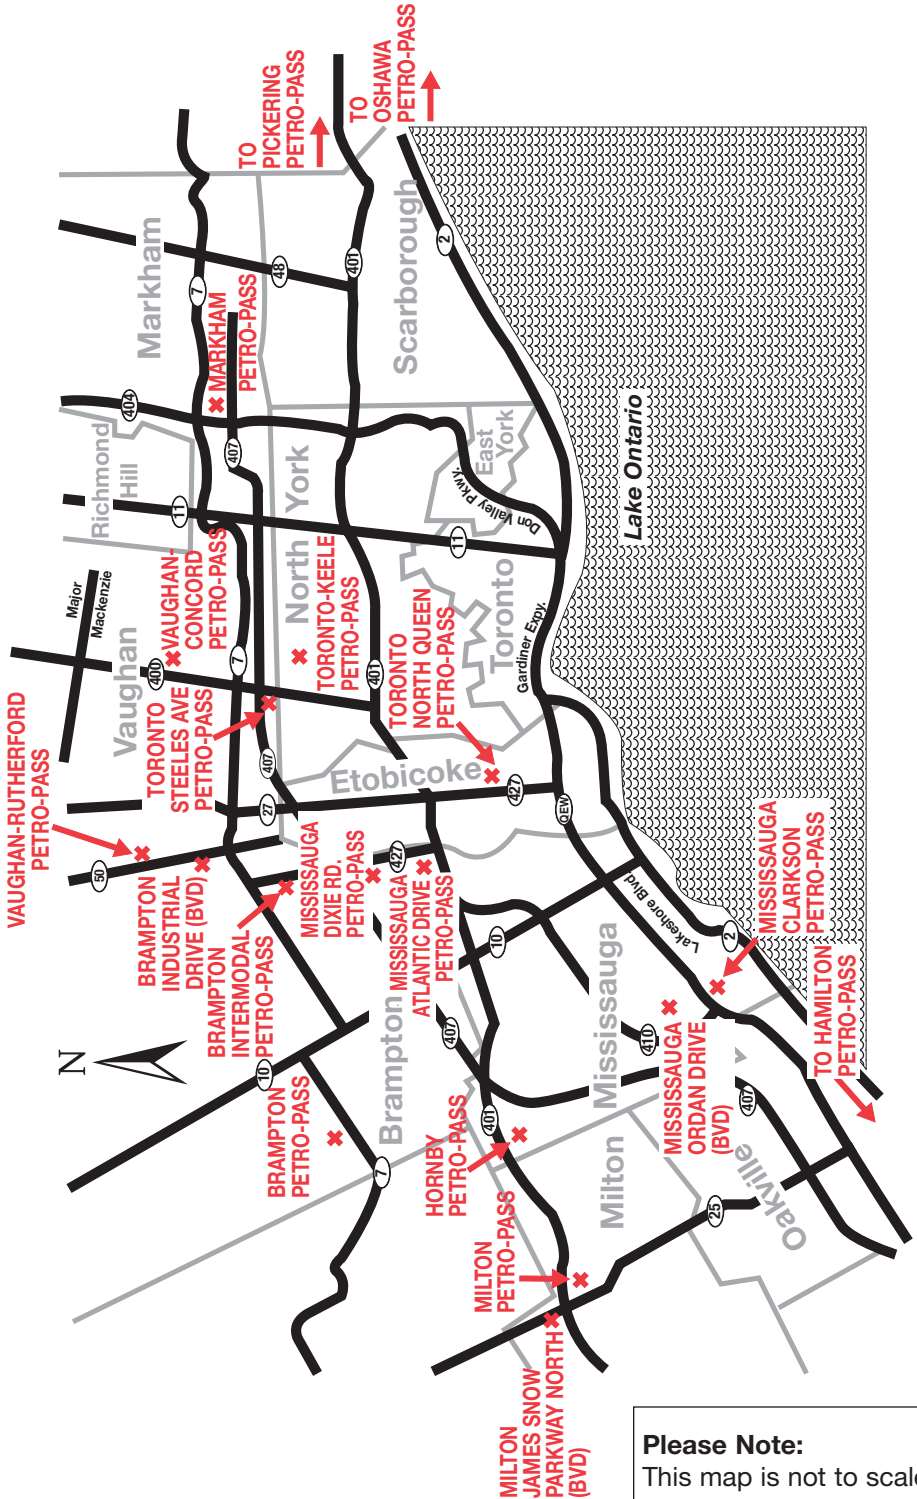

Attended

WP92645

ONTARIO

GREATER TORONTO AREA PETRO-PASS LOCATIONS

Please Note:
This map is not to scale.

Barrie

Ontario

265 Burton Avenue