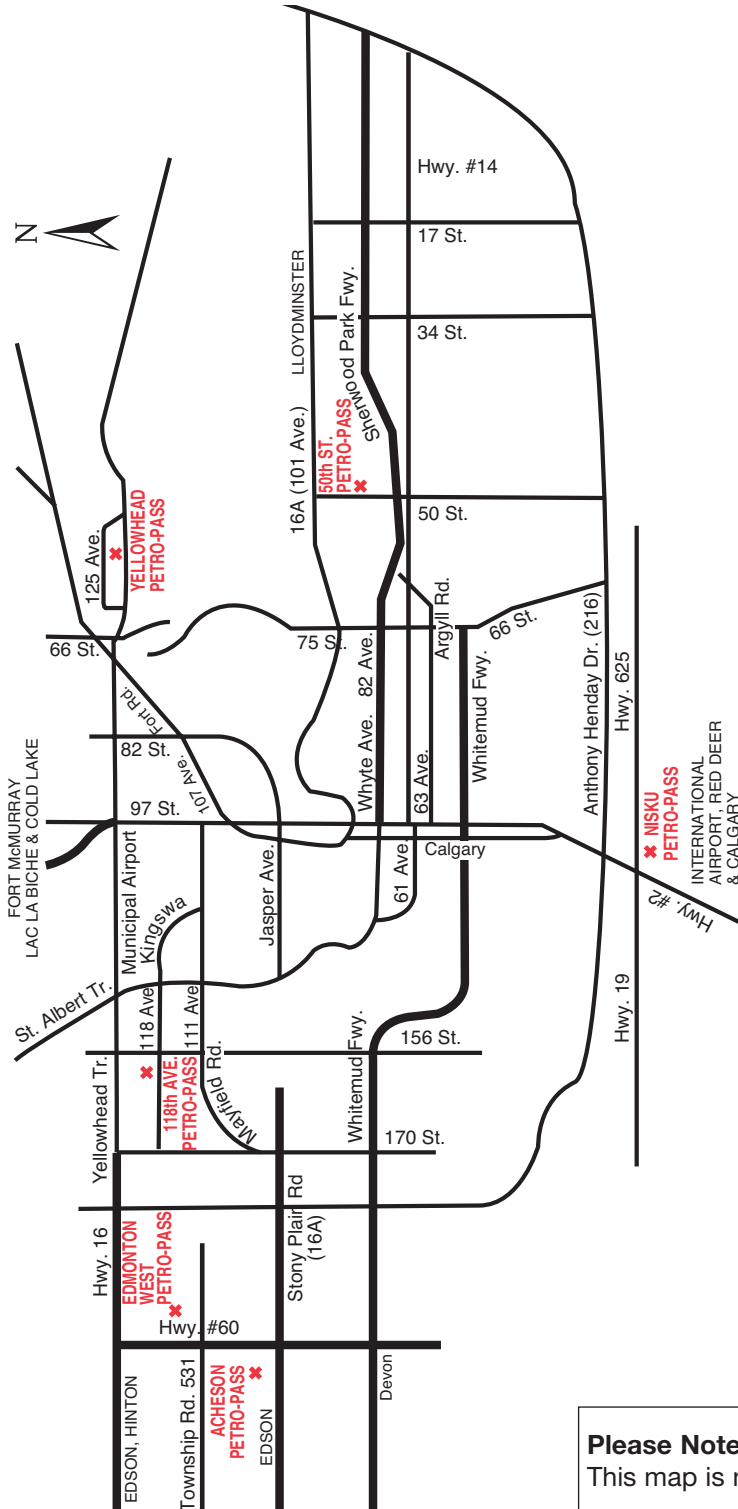

ALBERTA AND NORTHWEST TERRITORIES

CALGARY AREA PETRO-PASS LOCATIONS

Please Note:
This map is not to scale.

EDMONTON AREA PETRO-PASS LOCATIONS

Please Note:
This map is not to scale.

Aldersyde – Junction Hwy 2 & Hwy 7