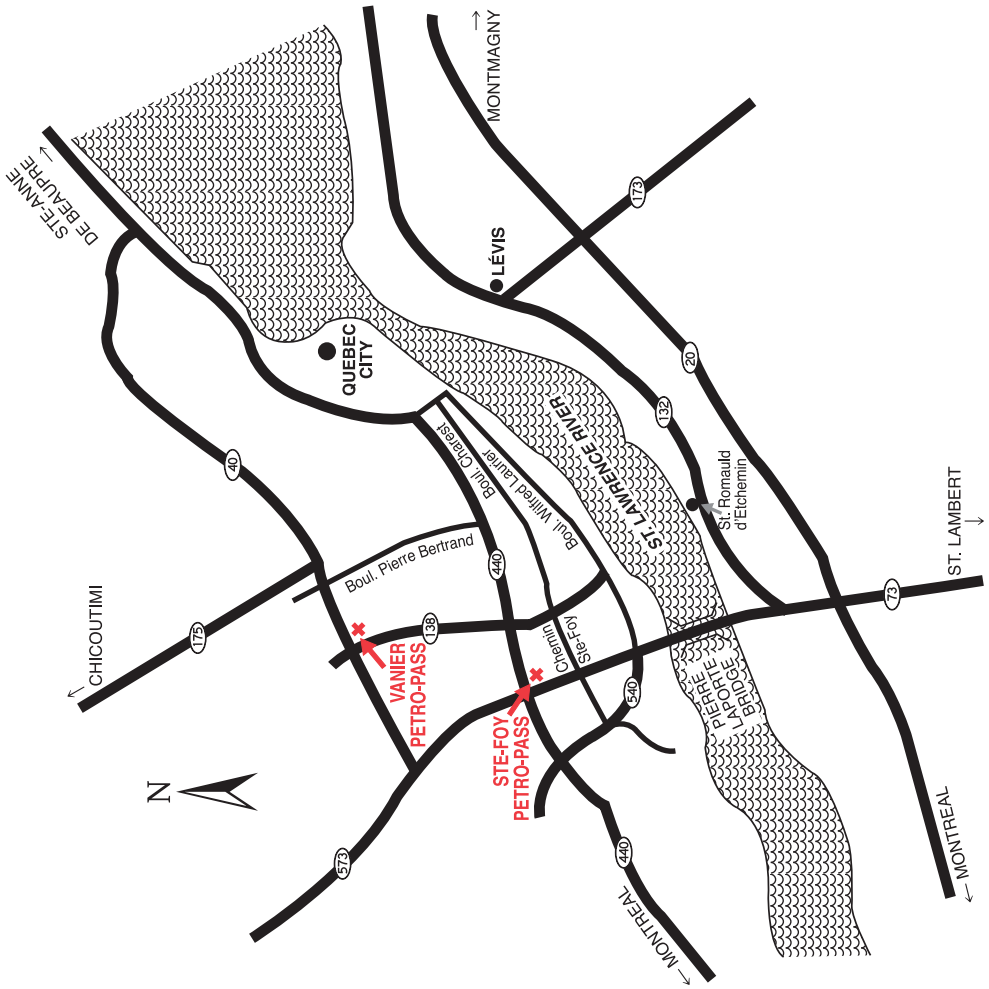

	M	T	W	T	F	S	S
Open	7:30 AM	7:30 AM	7:30 AM	7:30 AM	7:30 AM	X AM	X AM
Close	4 PM	4 PM	4 PM	4 PM	4 PM	X PM	X PM

24 Hours

Attended

W042572

Legend

- Highway
- x Petro-Pass Location

QUEBEC CITY AREA PETRO-PASS LOCATIONS