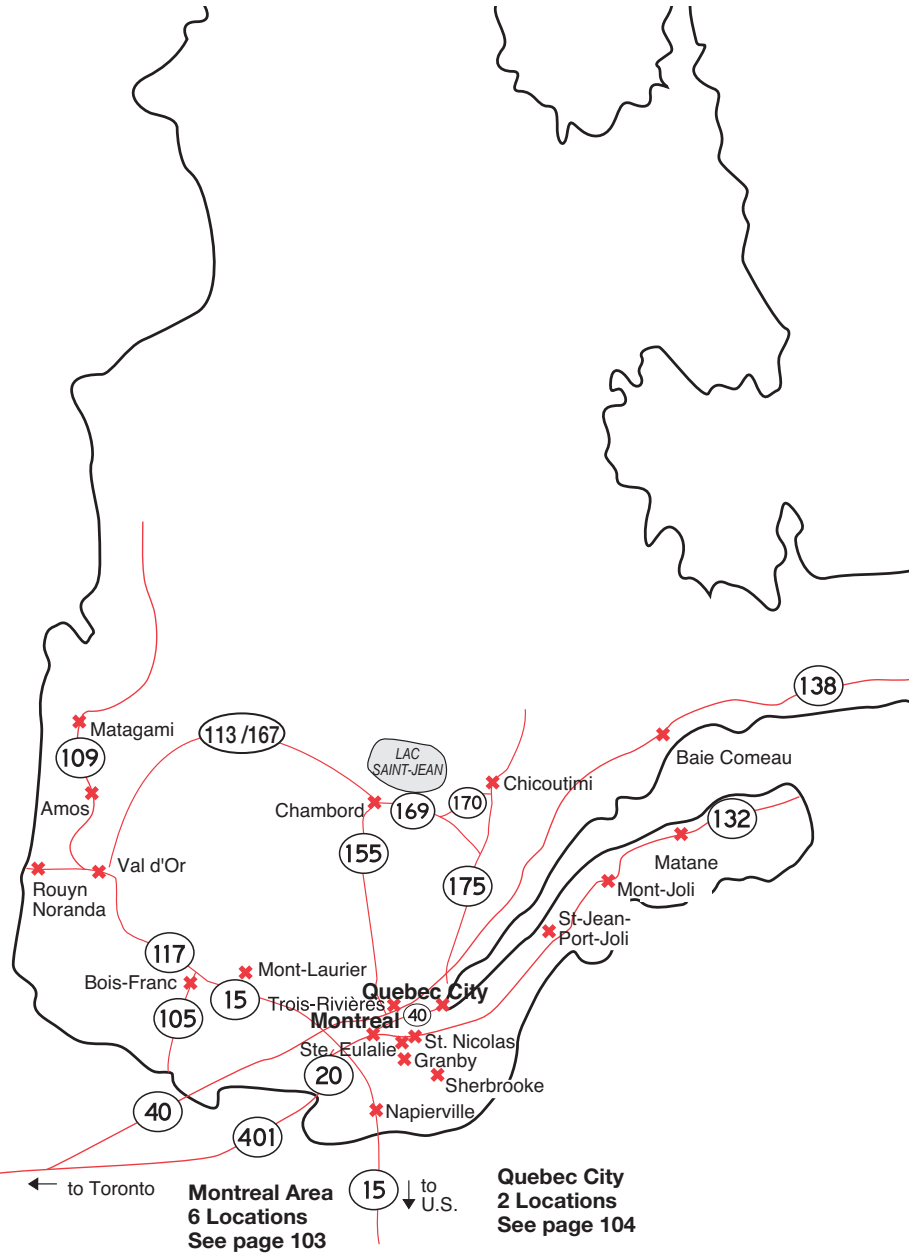

	M	T	W	T	F	S	S
Open	7:30 AM	7:30 AM	7:30 AM	7:30 AM	7:30 AM	X AM	X AM
Close	4 PM	4 PM	4 PM	4 PM	4 PM	X PM	X PM

24 Hours

Attended

W042572

Legend

- Highway
- x Petro-Pass Location

QUEBEC CITY AREA PETRO-PASS LOCATIONS