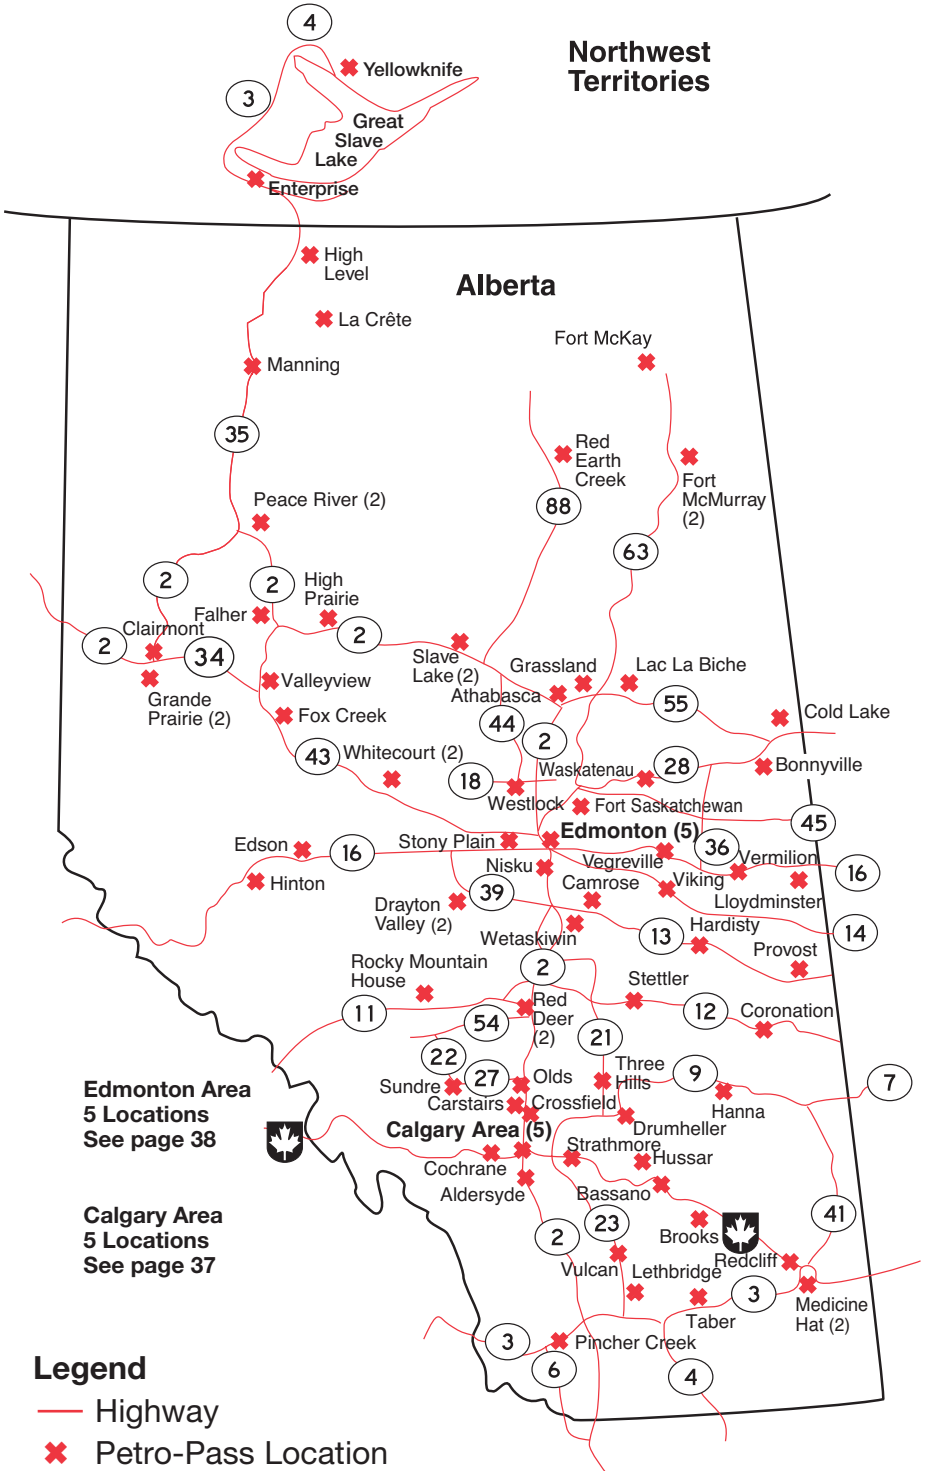

ALBERTA AND NORTHWEST TERRITORIES

CALGARY AREA PETRO-PASS LOCATIONS

Please Note:
This map is not to scale.

EDMONTON AREA PETRO-PASS LOCATIONS

Please Note:
This map is not to scale.

Aldersyde – Junction Hwy 2 & Hwy 7