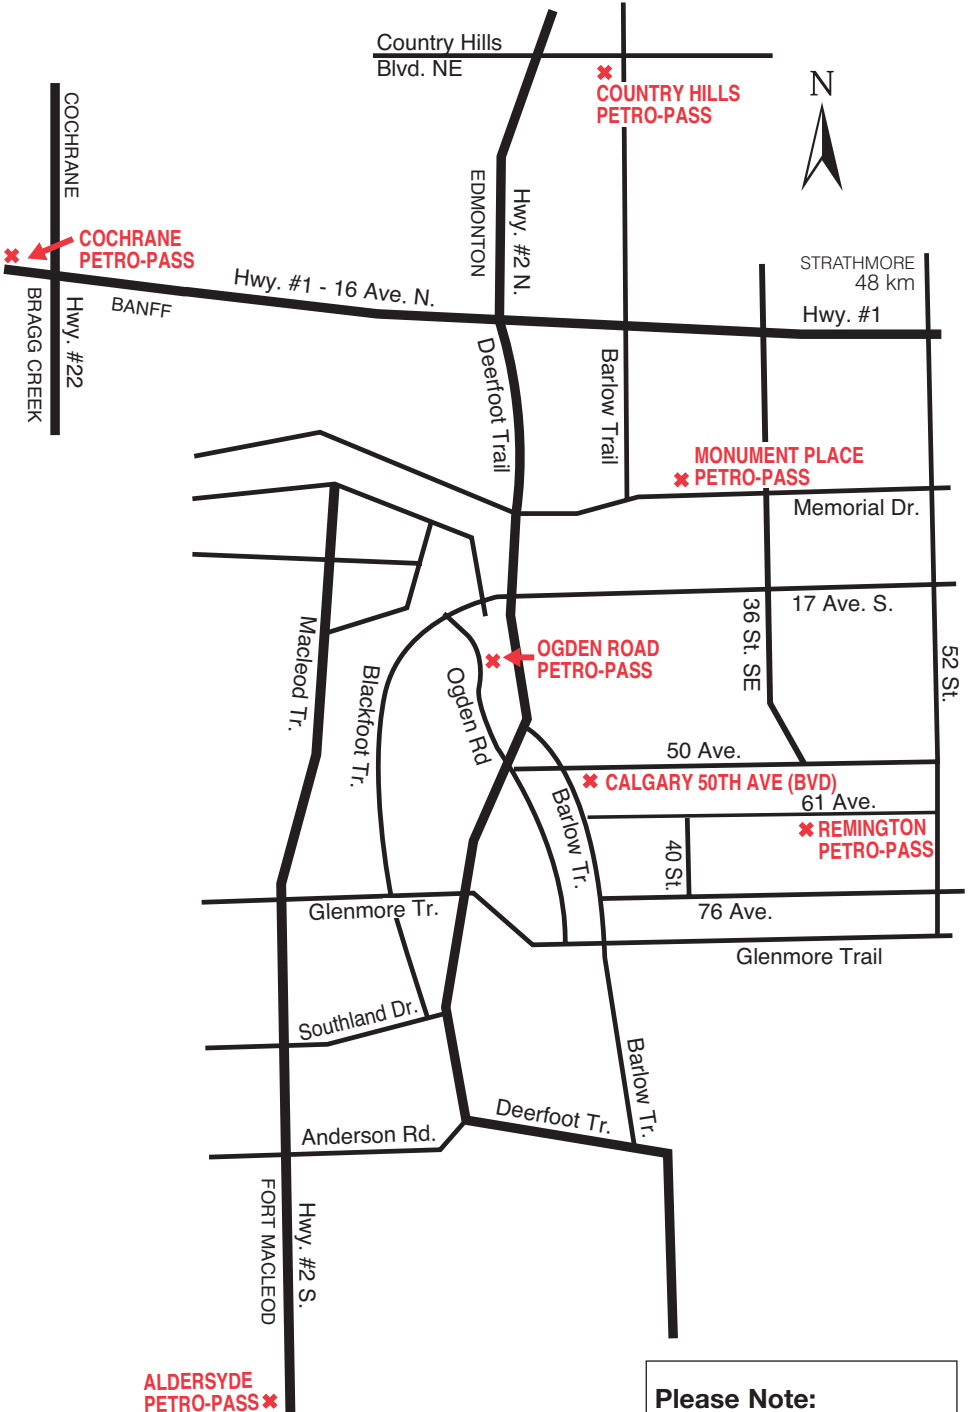

ALBERTA AND NORTHWEST TERRITORIES

CALGARY AREA PETRO-PASS LOCATIONS

Please Note:
This map is not to scale.

EDMONTON AREA PETRO-PASS LOCATIONS

Please Note:
This map is not to scale.

Aldersyde – Junction Hwy 2 & Hwy 7