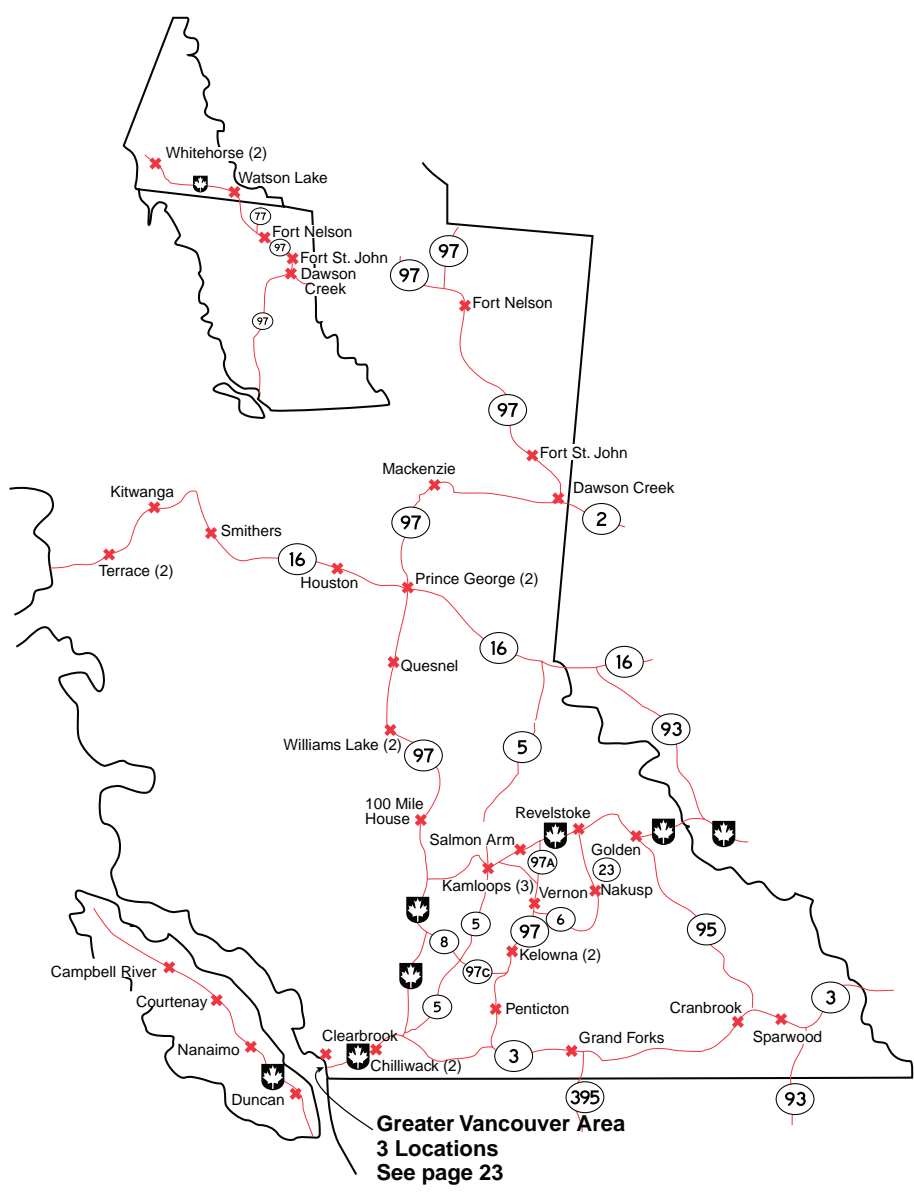

TM

BRITISH COLUMBIA AND YUKON

Legend

- Highway
- ✕ Petro-Pass Location

GREATER VANCOUVER AREA PETRO-PASS LOCATIONS

Please Note:

This map is not to scale.

100 Mile House