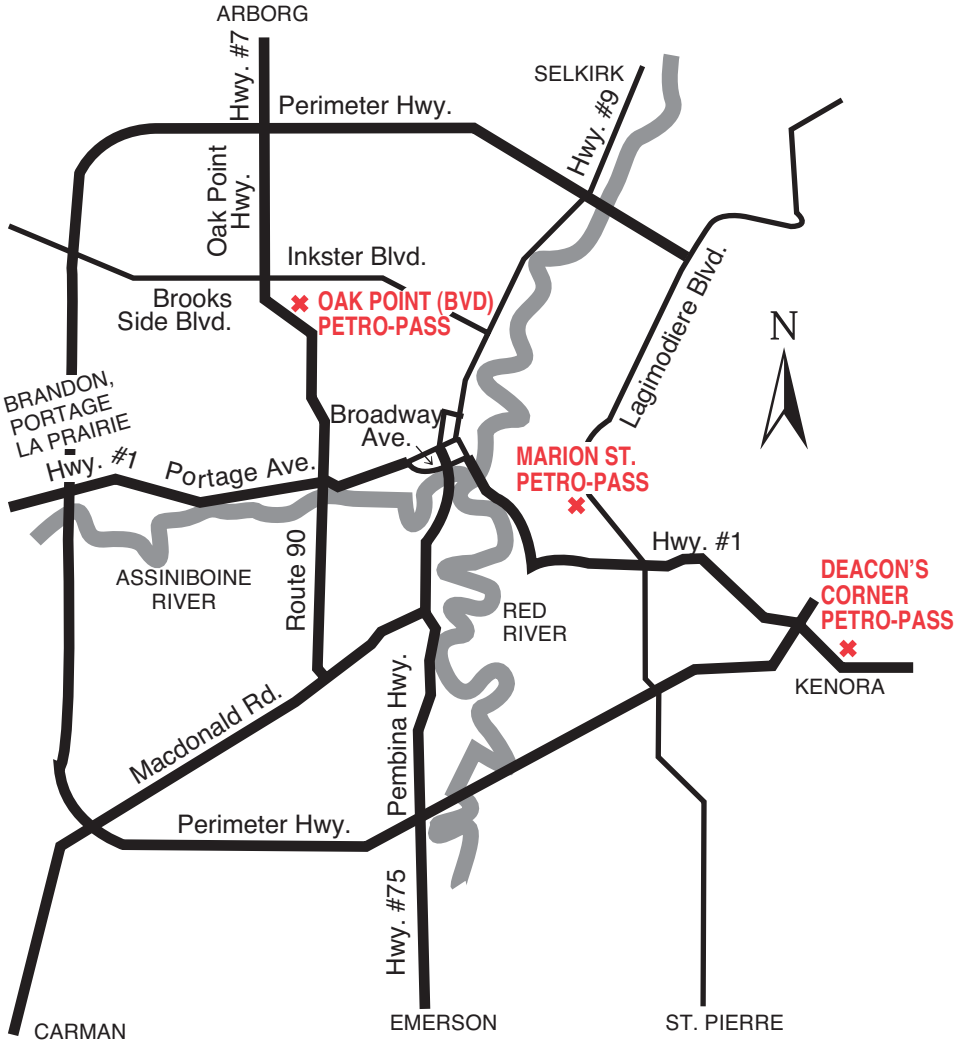

WINNIPEG AREA PETRO-PASS LOCATIONS

Please Note:
This map is not to scale.